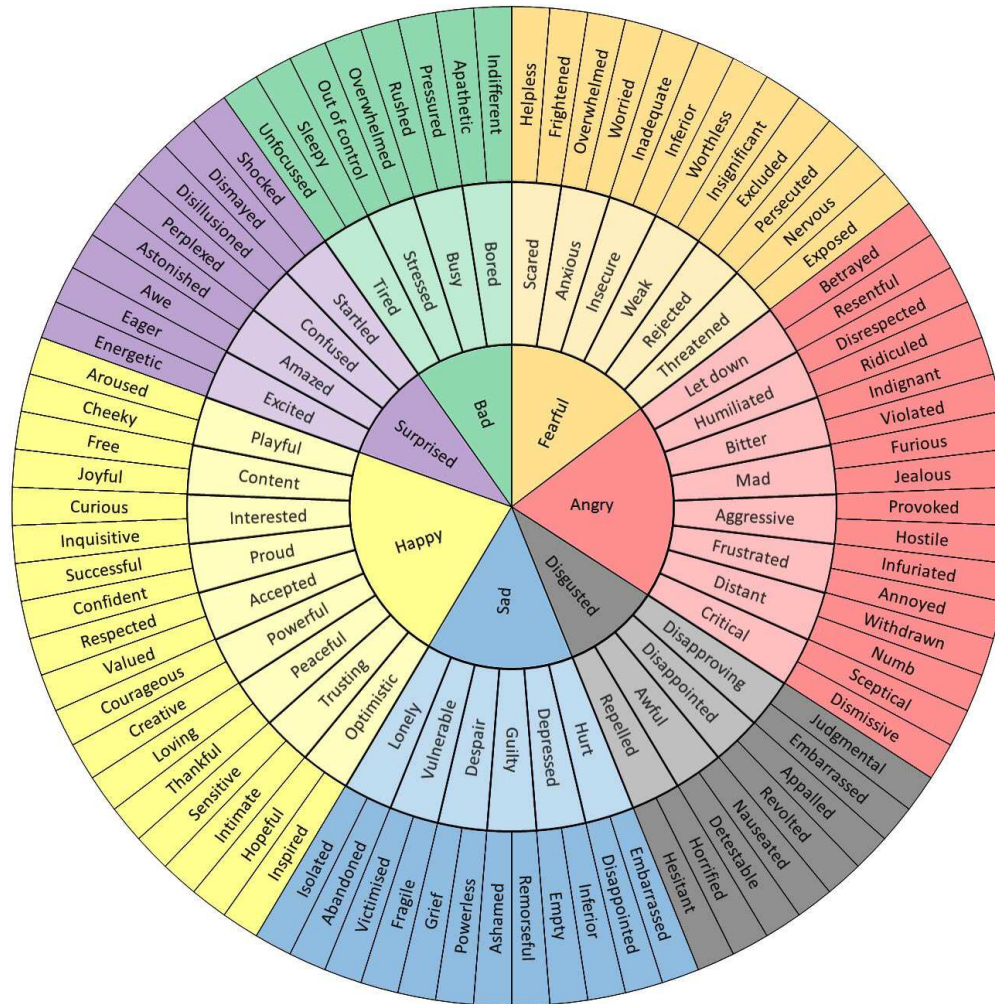

Wheel of Emotion – With Cartoon Expressions!

Based on the work of Prof. Robert Plutchik

Detailed - Wheel of Emotions

Based on the work of Prof. Robert Plutchik